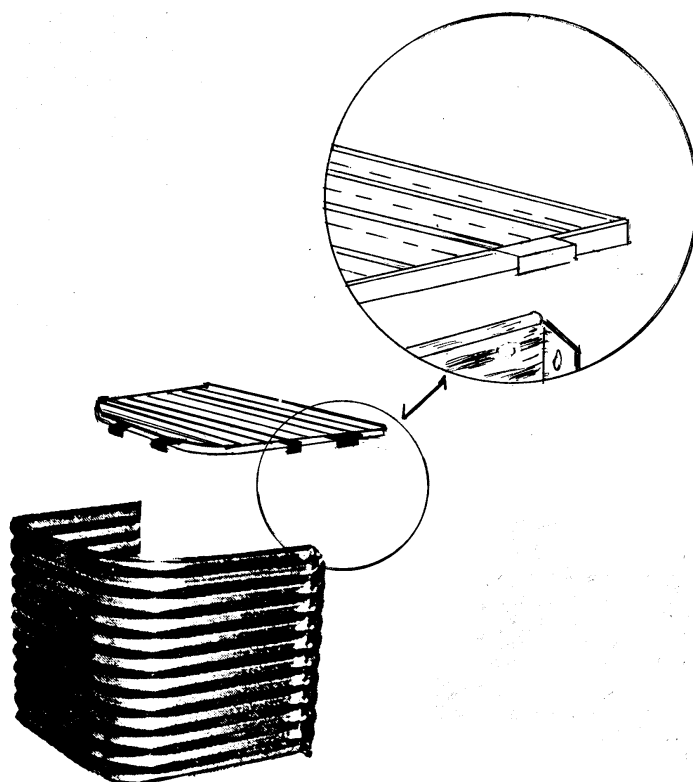

Lux-Right Areawall Safe-T-Guard™ bar grates

Designed to fit nearly flush with the top edge of SPC's areawalls. Prevents pedestrian traffic from the potential hazard of open window wells. Manufactured from 3/16" x 3/4" steel strip bars set 2" on center welded to 3/16" x 1" bar frame. Painted industrial gray primer for rust resistance. Available in straight, round or casement square styles in sizes to fit any of SPC's standard areawalls.