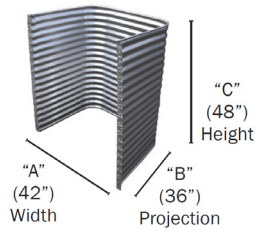

Step 1

Select Your Window Well Finish	Step 1 Product Finish #
Mill Finish	EC
White Finish	ECW
STONEWALL™	ECS

Breakdown of SPC Window Well Product

EC	42	36	-	48
Mill Finish	“A”	“B”		“C”

Example: ECS5536-48