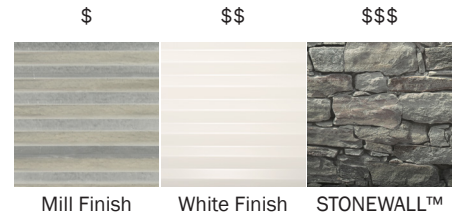

Step 1

Select Your Window Well Finish	Step 1 Product Finish #
Mill Finish	EC
White Finish	ECW
STONEWALL™	ECS

Breakdown of SPC Window Well Product

EC	42	36	-	48
Mill Finish	“A”	“B”		“C”

Example: ECS5536-48