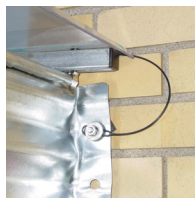

Egress Ladders & Safe-T-View Covers™

Egress Ladders

- Galvanized steel welded construction
- Comfort easy grip rungs
- Slotted mounting hole for permanent attachment
- Lasting 'spangle grey' Galvanized finish

LS-3

LSW-3

Steps	Life-step™ Egress Ladders	Life-step™ White Powder-coated
3 Step	LS-3	LSW-3
4 Step	LS-4	LSW-4
5 Step	LS-5	LSW-5
6 Step	LS-6	LSW-6

CS-3

CSW-3

Steps	Corner-step™ Egress Ladders	Corner-step™ White Powder-coated
3 Step	CS-3	CSW-3
4 Step	CS-4	CSW-4
5 Step	CS-5	CSW-5
6 Step	CS-6	CSW-6

Safe-T-View Covers™

- Hybrid UV poly/structural steel tube design
- Vented, adjustable, sloped for drainage
- No assembly, fits multiple window well profiles

Squeeze-N-Size Adjustable Mounting

Safety Retainer-Hinge