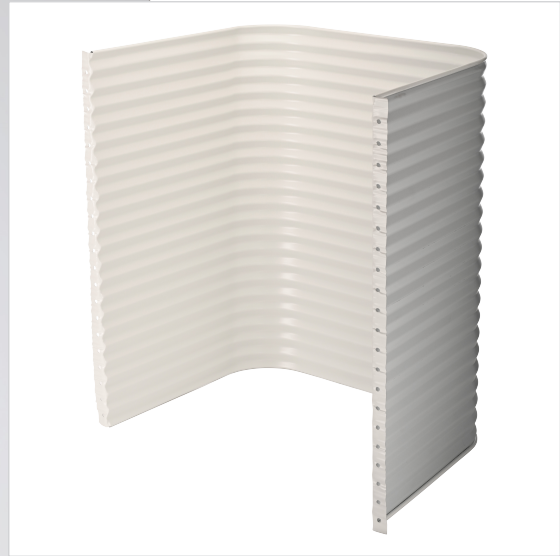

# White Finish Basement Egress Window Well

- Bright reflective White finish
- Durable pre-painted polyester finish
- Packaged with removeable poly sheeting for handling protection
- Solid one piece construction with easy access mounting flanges for quick installation.
- Designed to meet local building codes for entry or exit in case of an emergency.

WHITE FINISH	HEIGHT							SAFE-TVIEW™ COVER
	12"	18"	24"	36"	48"	60"	72"	
ECW4236	ECW4236-12	ECW4236-18	ECW4236-24	ECW4236-36	ECW4236-48	ECW4236-60	ECW4236-72	SV4236
ECW5036	ECW5036-12	ECW5036-18	ECW5036-24	ECW5036-36	ECW5036-48	ECW5036-60	ECW5036-72	SV5036
ECW5536	ECW5536-12	ECW5536-18	ECW5536-24	ECW5536-36	ECW5536-48	ECW5536-60	ECW5536-72	SV5536
ECW6036	ECW6036-12	ECW6036-18	ECW6036-24	ECW6036-36	ECW6036-48	ECW6036-60	ECW6036-72	SV6036
ECW6736	ECW6736-12	ECW6736-18	ECW6736-24	ECW6736-36	ECW6736-48	ECW6736-60	ICW6736-72 <sup>1</sup>	SV6736
ECW7536	ECW7536-12	ECW7536-18	ECW7536-24	ECW7536-36	ECW7536-48	ICW7536-60 <sup>1</sup>	ICW7536-72 <sup>1</sup>	SV7536
ICW8036	ICW8036-12 <sup>1</sup>	ICW8036-18 <sup>1</sup>	ICW8036-24 <sup>1</sup>	ICW8036-36 <sup>1</sup>	ICW8036-48 <sup>1</sup>	ICW8036-60 <sup>1</sup>	ICW8036-72 <sup>1</sup>	SV8036
<b>EGRESS LADDERS</b>					LS-3 or CS-3	LS-4 or CS-4	LS-5 or CS-5	